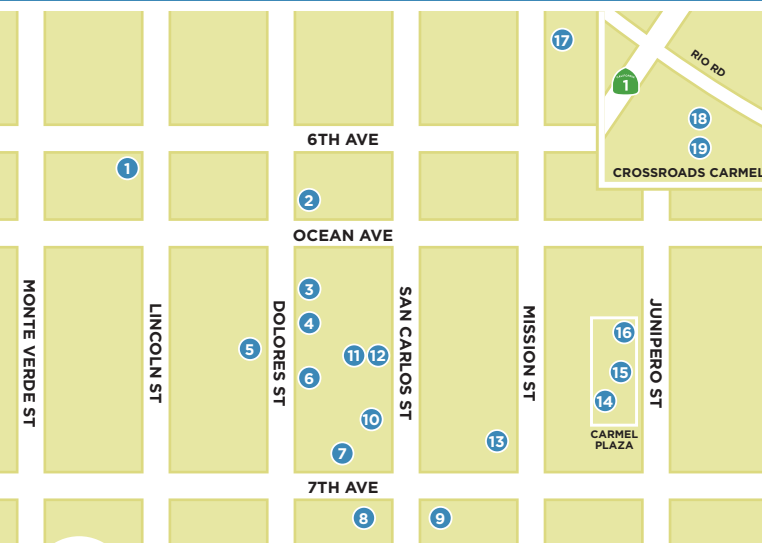

CARMEL-BY-THE-SEA

MONTEREY

CARMEL VALLEY

RIVER ROAD TRAIL & MORE

ROUTE 1 COASTAL CONNOISSEUR CARMEL-BY-THE-SEA & MONTEREY

- CARMEL**
1. Windy Oaks Estate
831.574.3135 • Lincoln near 6th, Carmel
 2. Albatross Ridge
831.293.8896 • Dolores between Ocean & 6th, Carmel
 3. Caraccioli Cellars
831.622.7722 • Dolores between Ocean & 7th, Carmel
 4. Trio Carmel
831.250.7714 • Dolores between Ocean & 7th, Carmel
 5. Galante Vineyards
831.320.0726 • Dolores between Ocean & 7th, Carmel
 6. Scratch Wines
831.320.0726 • Dolores between Ocean & 7th, Carmel
 7. Silvestri Vineyards
831.625.0111 • 7th between San Carlos & Dolores, Carmel
 8. Holman Ranch
831.601.8761 • 7th between Dolores & San Carlos, Carmel
 9. Scheid Vineyards
831.626.WINE(9463) • San Carlos & 7th, Carmel
 10. Dawn's Dream
 11. Shale Canyon Wines
831.332.2227 • San Carlos between Ocean & 7th, Carmel
 12. Manzoni Cellars
 13. Kori Wines
831.293.8217 • Mission between Ocean & 7th, Carmel
 14. Blair Estate
831.625.WINE(9463) • Mission & Ocean, Carmel Plaza, Carmel
 15. Wrath Wines
831.620.1909 • Mission & Ocean, Carmel Plaza, Carmel

▲ SAN FRANCISCO 112 MILES FROM MONTEREY

- OUT OF THE AREA WINERIES - NORTH**
- J. Lohr Vineyards & Wines**
408.918.2160 • 1000 Lenzen Ave, San Jose
 - Wente Family Estates**
925.456.2425 • 5050 Arroyo Road, Livermore
 - Testarossa Winery**
408.354.6150 • 300 College Ave, Los Gatos
 - Windy Oaks Estate**
831.786.9463 • 550 Hazel Dell Rd, Corralitos