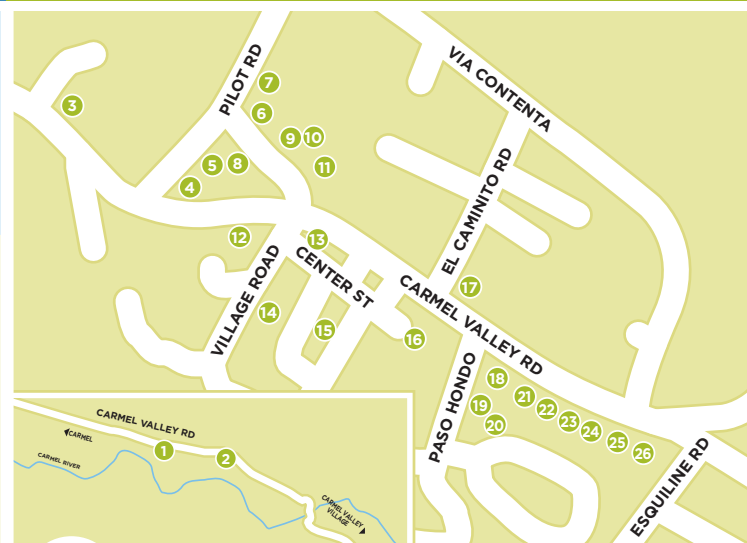

CARMEL-BY-THE-SEA

MONTEREY

CARMEL VALLEY

RIVER ROAD TRAIL & MORE

ROUTE 1 COASTAL CONNOISSEUR CARMEL-BY-THE-SEA & MONTEREY

- CARMEL**
1. Windy Oaks Estate
831.574.3135 • Lincoln near 6th, Carmel
 2. Albatross Ridge
831.293.8896 • Dolores between Ocean & 6th, Carmel
 3. Caraccioli Cellars
831.622.7722 • Dolores between Ocean & 7th, Carmel
 4. Trio Carmel
831.250.7714 • Dolores between Ocean & 7th, Carmel
 5. Galante Vineyards
831.320.0726 • Dolores between Ocean & 7th, Carmel
 6. Scratch Wines
831.320.0726 • Dolores between Ocean & 7th, Carmel
 7. Silvestri Vineyards
831.625.0111 • 7th between San Carlos & Dolores, Carmel
 8. Holman Ranch
831.601.8761 • 7th between Dolores & San Carlos, Carmel
 9. Scheid Vineyards
831.626.WINE(9463) • San Carlos & 7th, Carmel
 10. Dawn's Dream
 11. Shale Canyon Wines
831.332.2227 • San Carlos between Ocean & 7th, Carmel
 12. Manzoni Cellars
 13. Kori Wines
831.293.8217 • Mission between Ocean & 7th, Carmel
 14. Blair Estate
831.625.WINE(9463) • Mission & Ocean, Carmel Plaza, Carmel
 15. Wrath Wines
831.620.1909 • Mission & Ocean, Carmel Plaza, Carmel

▲ SAN FRANCISCO 112 MILES FROM MONTEREY

- OUT OF THE AREA WINERIES - NORTH**
- J. Lohr Vineyards & Wines**
408.918.2160 • 1000 Lenzen Ave, San Jose
 - Wente Family Estates**
925.456.2425 • 5050 Arroyo Road, Livermore
 - Testarossa Winery**
408.354.6150 • 300 College Ave, Los Gatos
 - Windy Oaks Estate**
831.786.9463 • 550 Hazel Dell Rd, Corralitos